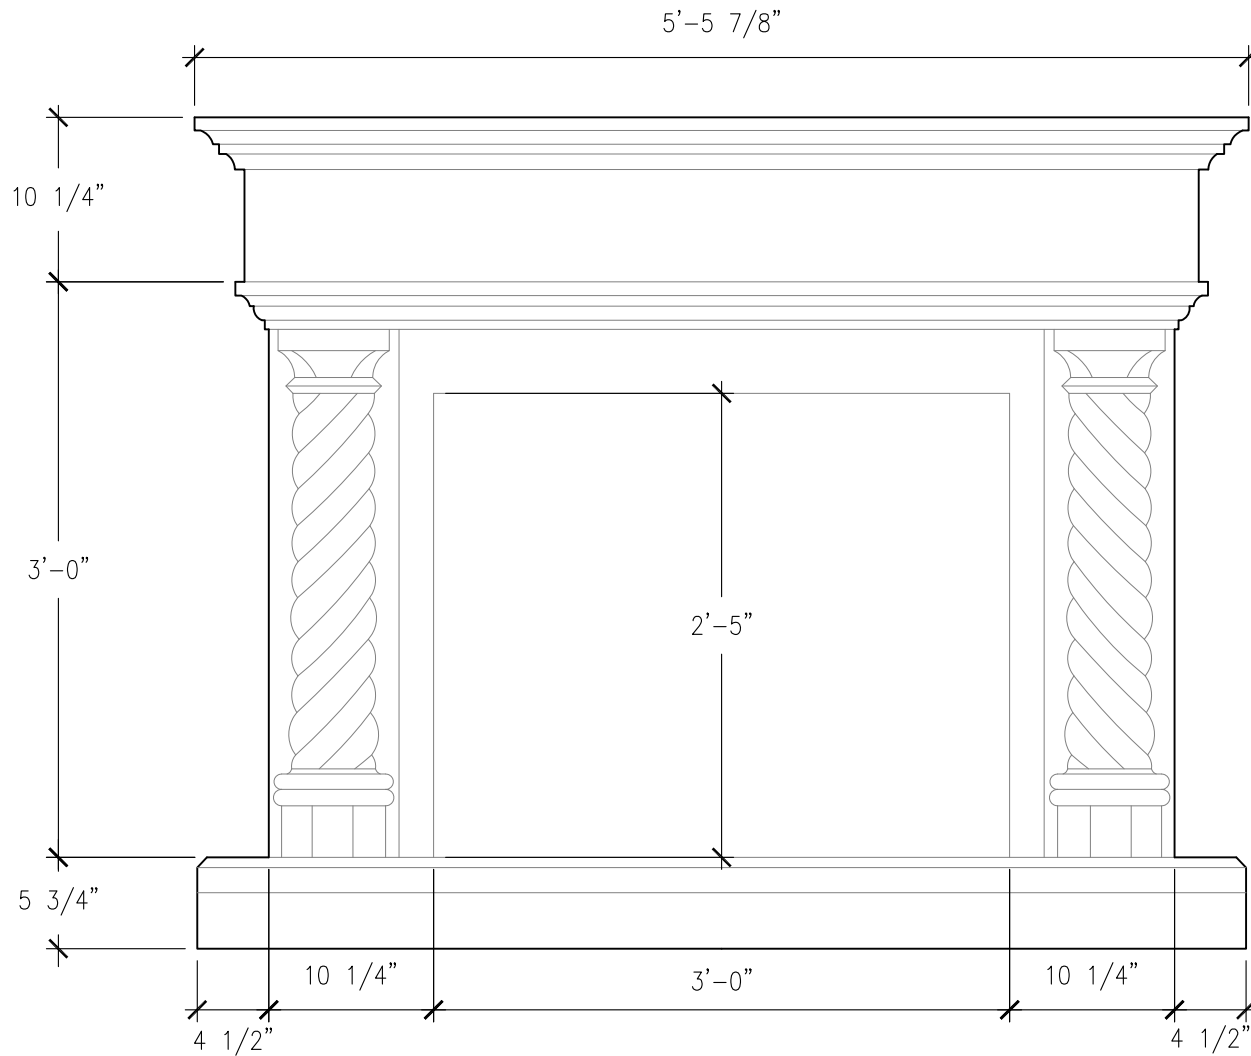

SIZE CHART		
NAME	HEIGHT	WIDTH
SFP 009.1	2'-5"	3'-0"
SFP 009.2	2'-10"	3'-6"
SFP 009.3	3'-2"	4'-0"

ALL RIGHTS RESERVED. THIS DRAWING IS PROPERTY OF STROMBERG ARCHITECTURAL PRODUCTS INC. AND MAY BE USED ONLY WHEN UTILIZING STROMBERG ARCH. PRODUCTS.
STROMBERG GENERAL TERMS AND CONDITIONS APPLY AND ARE INCORPORATED HERE IN BY REFERENCE. THIS DETAIL MAY NOT APPLY TO ALL CONDITIONS AND CONSTRUCTION SITUATIONS.