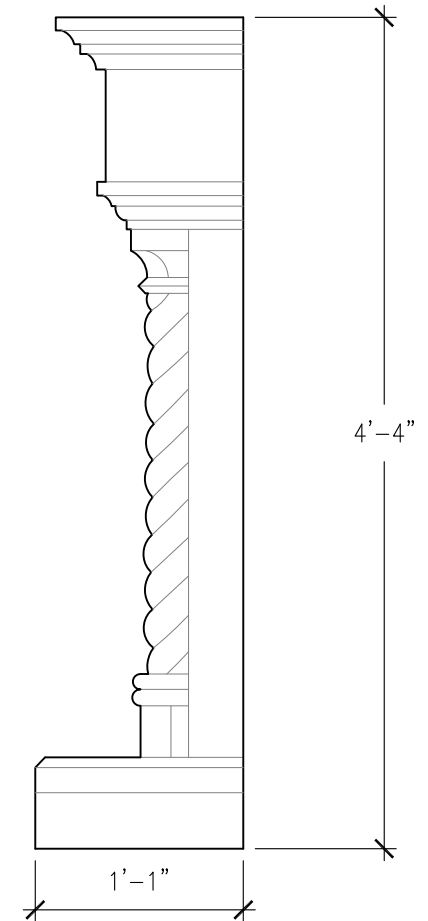

SIZE CHART		
NAME	HEIGHT	WIDTH
SFP 009.1	2'-5"	3'-0"
SFP 009.2	2'-10"	3'-6"
SFP 009.3	3'-2"	4'-0"

ALL RIGHTS RESERVED. THIS DRAWING IS PROPERTY OF STROMBERG ARCHITECTURAL PRODUCTS INC. AND MAY BE USED ONLY WHEN UTILIZING STROMBERG ARCH. PRODUCTS.
STROMBERG GENERAL TERMS AND CONDITIONS APPLY AND ARE INCORPORATED HERE IN BY REFERENCE. THIS DETAIL MAY NOT APPLY TO ALL CONDITIONS AND CONSTRUCTION SITUATIONS.