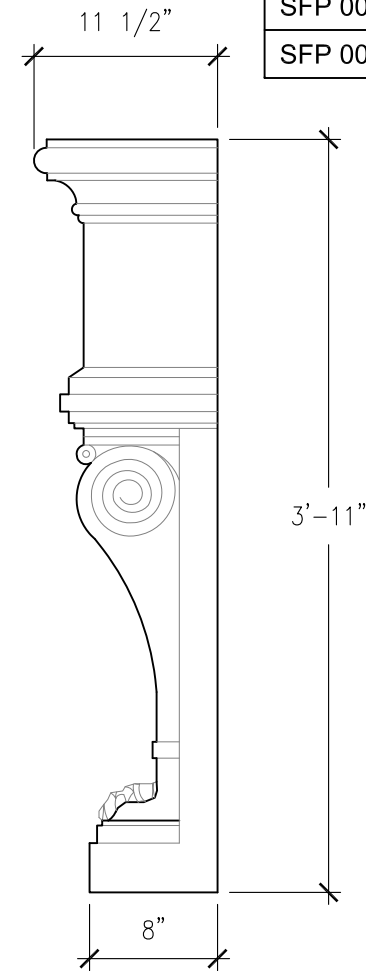

SIZE CHART		
NAME	HEIGHT	WIDTH
SFP 004.1	2'-5"	3'-0"
SFP 004.2	2'-10"	3'-6"
SFP 004.3	3'-2"	4'-0"

FRONT VIEW
SCALE: 1" = 1'-0"

RIGHT-SIDE VIEW
SCALE: 1" = 1'-0"

ALL RIGHTS RESERVED. THIS DRAWING IS PROPERTY OF STROMBERG ARCHITECTURAL PRODUCTS INC. AND MAY BE USED ONLY WHEN UTILIZING STROMBERG ARCH. PRODUCTS.
STROMBERG GENERAL TERMS AND CONDITIONS APPLY AND ARE INCORPORATED HERE IN BY REFERENCE. THIS DETAIL MAY NOT APPLY TO ALL CONDITIONS AND CONSTRUCTION SITUATIONS.