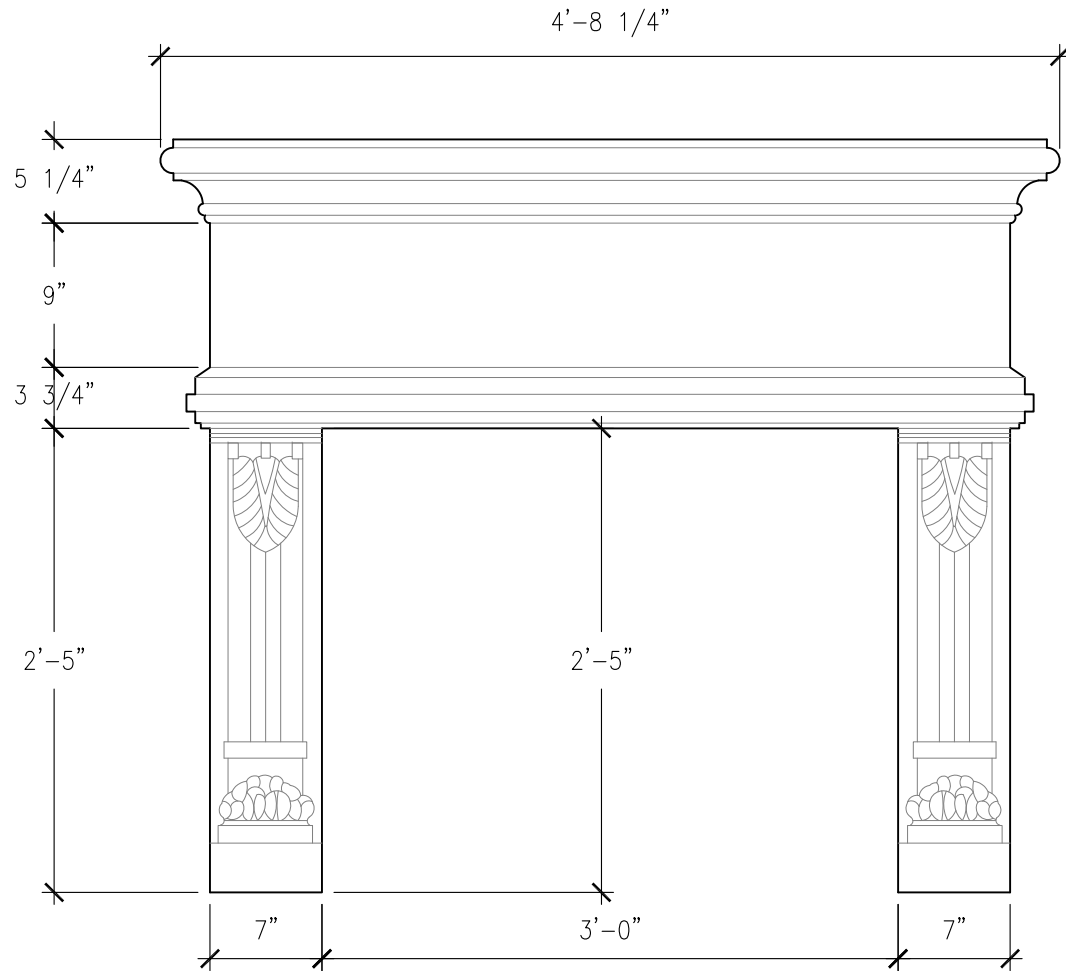

SIZE CHART		
NAME	HEIGHT	WIDTH
SFP 004.1	2'-5"	3'-0"
SFP 004.2	2'-10"	3'-6"
SFP 004.3	3'-2"	4'-0"

FRONT VIEW
SCALE: 1" = 1'-0"

RIGHT-SIDE VIEW
SCALE: 1" = 1'-0"

ALL RIGHTS RESERVED. THIS DRAWING IS PROPERTY OF STROMBERG ARCHITECTURAL PRODUCTS INC. AND MAY BE USED ONLY WHEN UTILIZING STROMBERG ARCH. PRODUCTS.
STROMBERG GENERAL TERMS AND CONDITIONS APPLY AND ARE INCORPORATED HERE IN BY REFERENCE. THIS DETAIL MAY NOT APPLY TO ALL CONDITIONS AND CONSTRUCTION SITUATIONS.